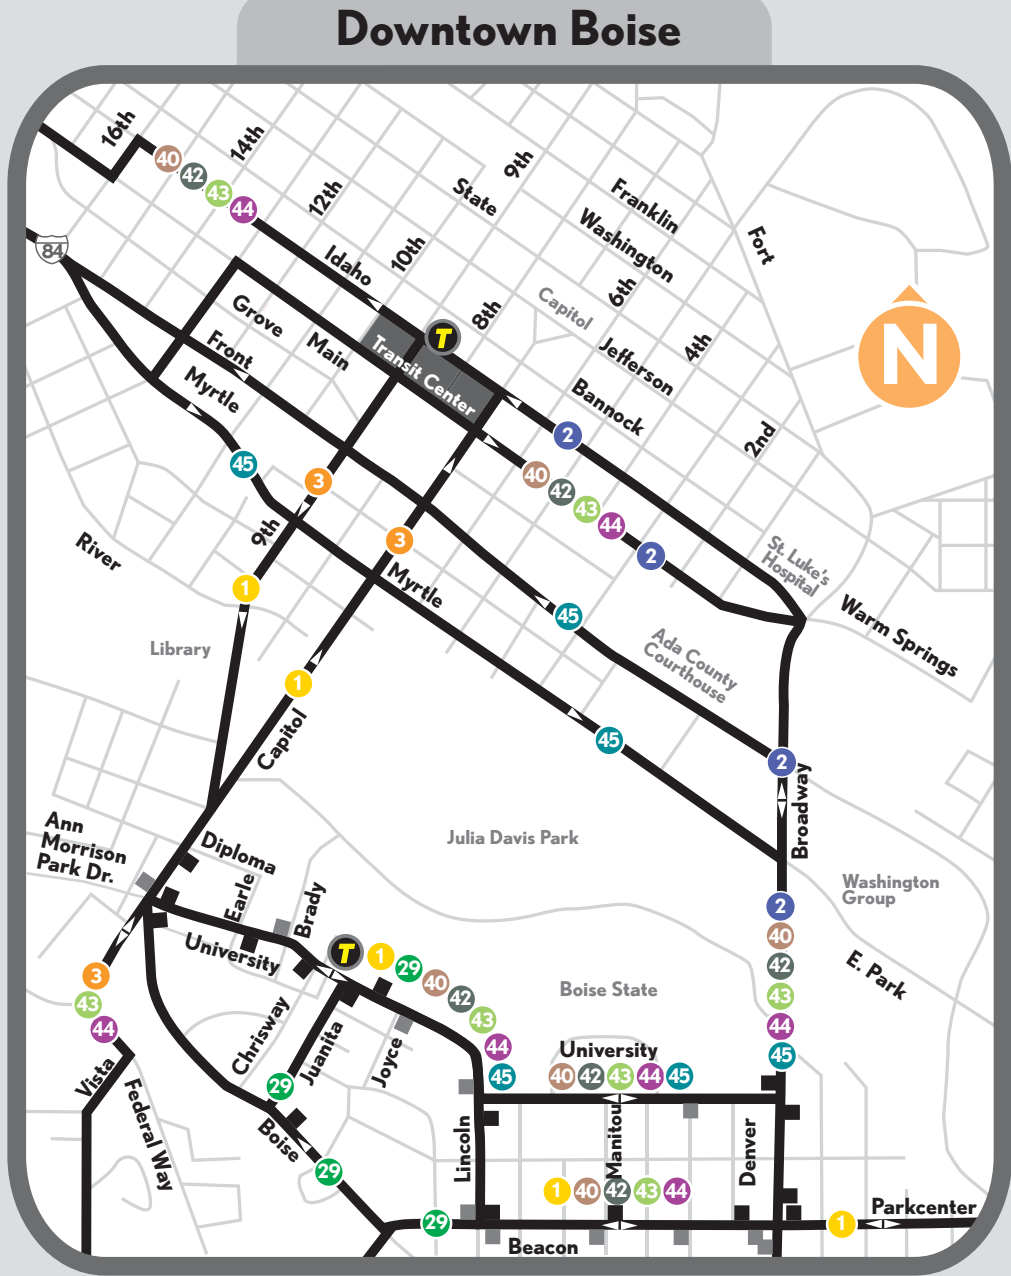

Routes Serving Boise State

Intercounty bus routes 40, 42, 43, 44, 45 and Ada County bus routes 1, 2, 3 and 29 provide service to the Boise State Campus. For more details, pick up a designated route map for each of these routes, call 345-RIDE (7433), or visit rideline.org.

Boise State Bus Stops

T BSU Administration	1 40 42 43 44 45
Beacon & Denver	1 40 42 43 44
Beacon & Lincoln	1 29
Beacon & Manitou	1 40 42 43 44
Boise & Juanita	29
Broadway & Beacon	1 2
Broadway & University	40 42 43 44
Capitol & Ann Morrison Park Dr.	3
Capitol & Diploma	1 3
Capitol & University	3
Juanita & University	29
Lincoln & University	1 29
University & Brady	1
University & Capitol	1
University & Chrisway	1
University & Earle	1
University & Grant	40 42 43 44
T University & Joyce	1 29 40 42 43 44 45

Map Key

- T** Major transfer locations
- Stops arriving at campus
- Stops departing campus

ValleyRide ACCESS Service

ValleyRide ACCESS service provides prearranged curb-to-curb pick-up and drop-off service to individuals who are not able to utilize the fixed-route bus service due to a physical or mental disability. ACCESS passengers must be approved for eligibility in advance. Call 345-RIDE (7433).

Holiday Schedule

No bus service on:
 New Years Day, Memorial Day, Fourth of July,
 Labor Day, Thanksgiving and Christmas

Service Hours

Ada County Local Service:
 Weekdays: 5:15 AM to 7:35 PM
 Saturday: 7:45 AM to 6:35 PM
 Sunday: No Service