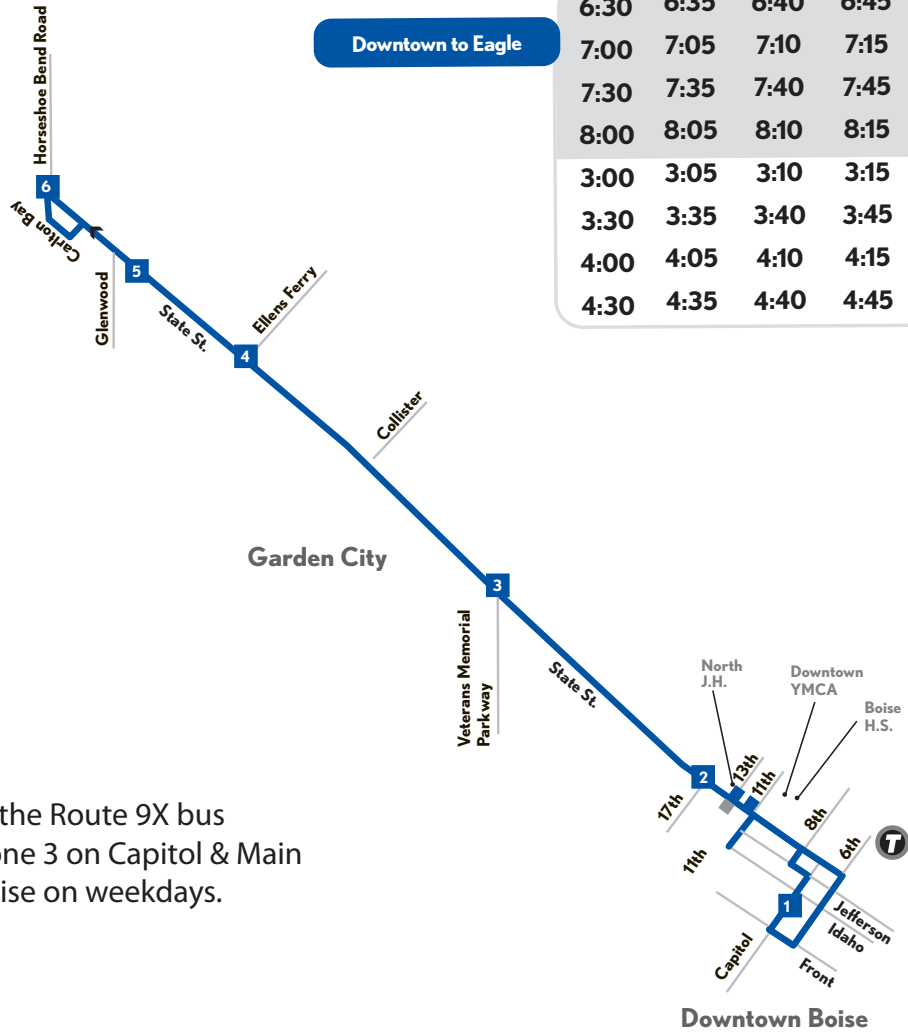

Eagle to Downtown
 Horseshoe Bend & Carlton Bay
 Plantation Shopping Center
 State & Ellens Ferry
 State & Collister
 State & Veterans Parkway
 State & 27th
 State & 17th
 State & 13th
 State & 11th
 Zone 3 Capitol and Main

WEEKDAY

Eagle to Downtown

6:55	7:00	7:03	7:08	7:13	7:20	AM
7:25	7:30	7:33	7:38	7:43	7:50	
7:55	8:00	8:03	8:08	8:13	8:20	
8:25	8:30	8:33	8:38	8:43	8:50	
3:25	3:30	3:33	3:38	3:43	3:50	PM
3:55	4:00	4:03	4:08	4:13	4:20	
4:25	4:30	4:33	4:38	4:43	4:50	
4:55	5:00	5:03	5:08	5:13	5:20	

WEEKDAY

Downtown to Eagle

6:30	6:35	6:40	6:45	6:55	AM
7:00	7:05	7:10	7:15	7:25	
7:30	7:35	7:40	7:45	7:55	
8:00	8:05	8:10	8:15	8:25	
3:00	3:05	3:10	3:15	3:25	PM
3:30	3:35	3:40	3:45	3:55	
4:00	4:05	4:10	4:15	4:25	
4:30	4:35	4:40	4:45	4:55	

Please note that the Route 9X bus now stages at Zone 3 on Capitol & Main in Downtown Boise on weekdays.