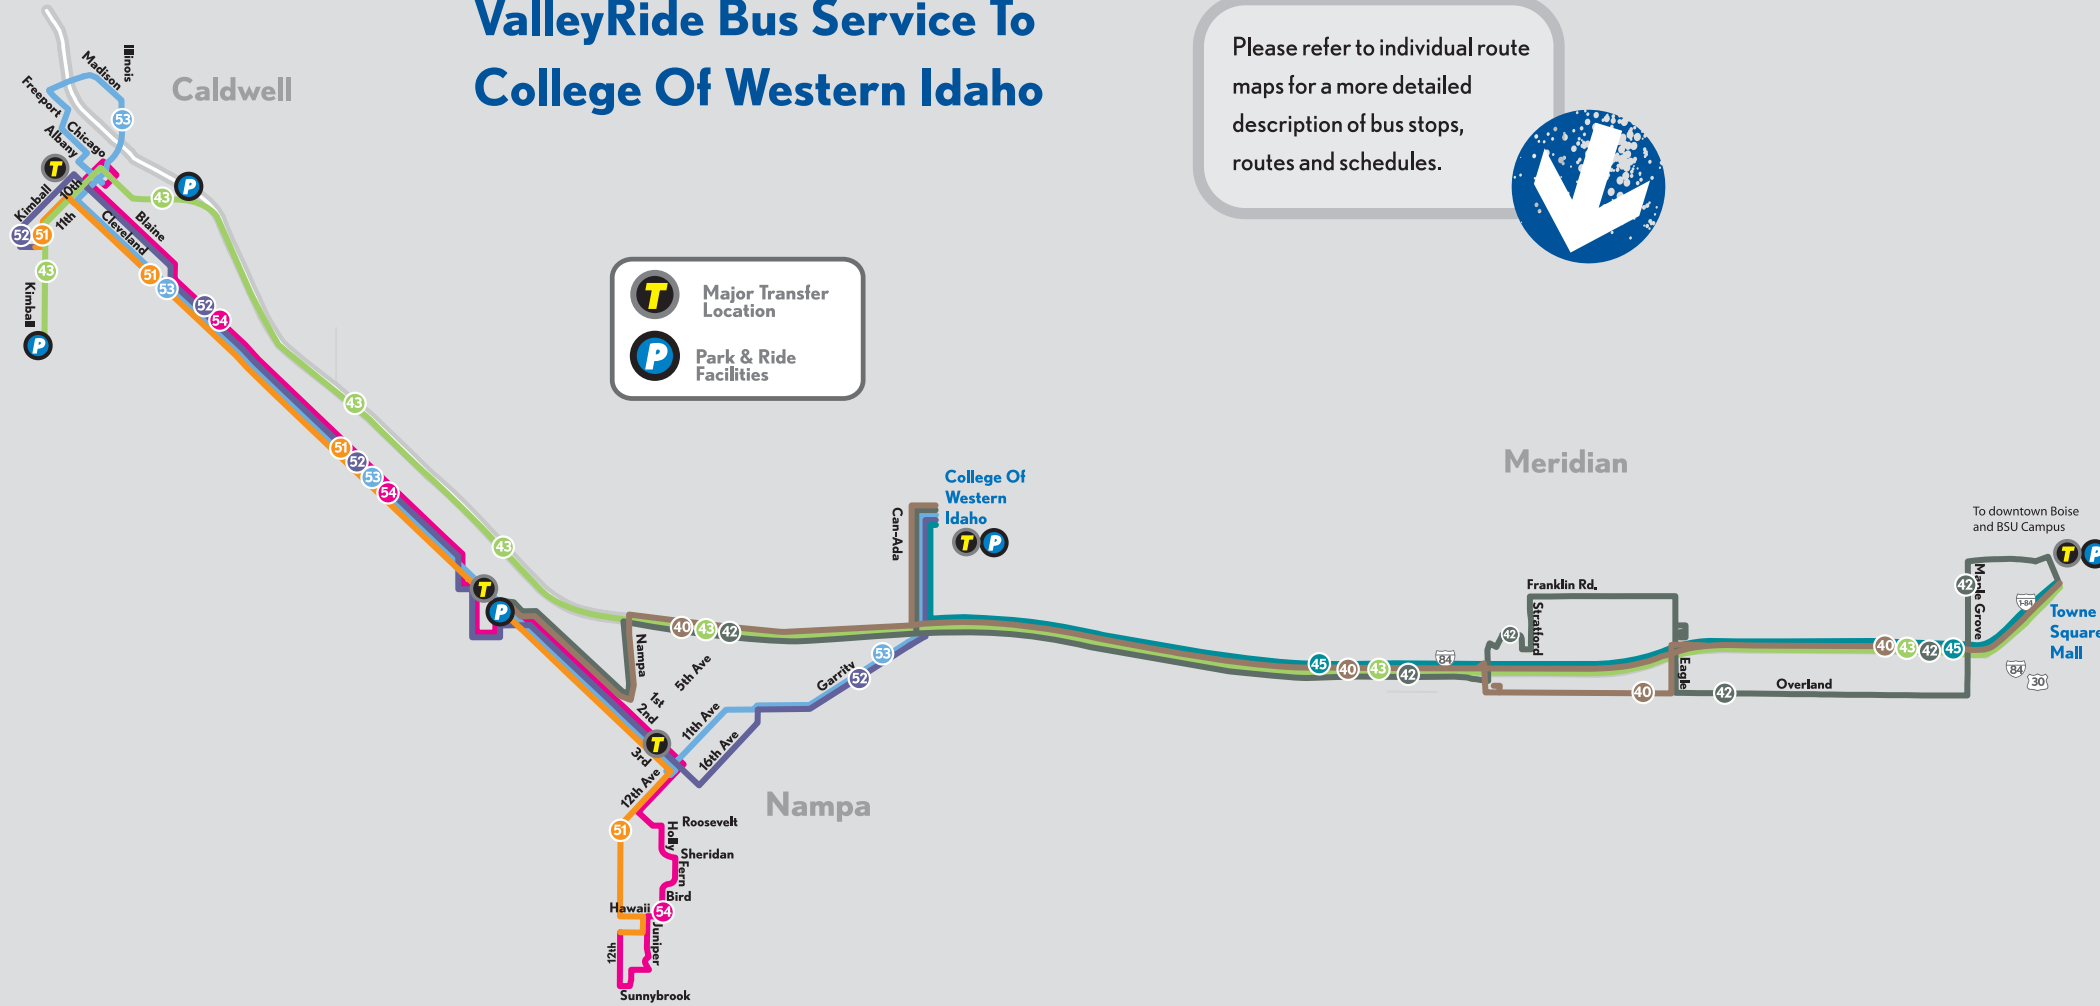

ValleyRide Bus Service To College Of Western Idaho

Please refer to individual route maps for a more detailed description of bus stops, routes and schedules.

ValleyRide ACCESS Service

ValleyRide ACCESS service provides prearranged curb-to-curb pick-up and drop-off service to individuals who are not able to utilize the fixed-route bus service due to a physical or mental disability. ACCESS passengers must be approved for eligibility in advance. Call 345-RIDE (7433).

Holiday Schedule
 No bus service on:
 New Years Day, Memorial Day, Fourth of July, Labor Day, Thanksgiving and Christmas

Service Hours
Ada County Local Service:
 Weekdays: 5:15 AM to 7:35 PM
 Saturday: 7:45 AM to 6:35 PM
 Sunday: No Service

Intercounty Express Service:
 Weekdays: 5:35 AM to 9:49 PM
 Weekends: No Service

Routes and information subject to change without notice.

For More Information

Call RideLine: 345-RIDE (7433)
 Visit: rideline.org
 Lost and Found: 345-RIDE (7433)

A service of Valley Regional Transit

College of Western Idaho Bus Service

ROUTES

40 42 45 52 53

effective from 10/10