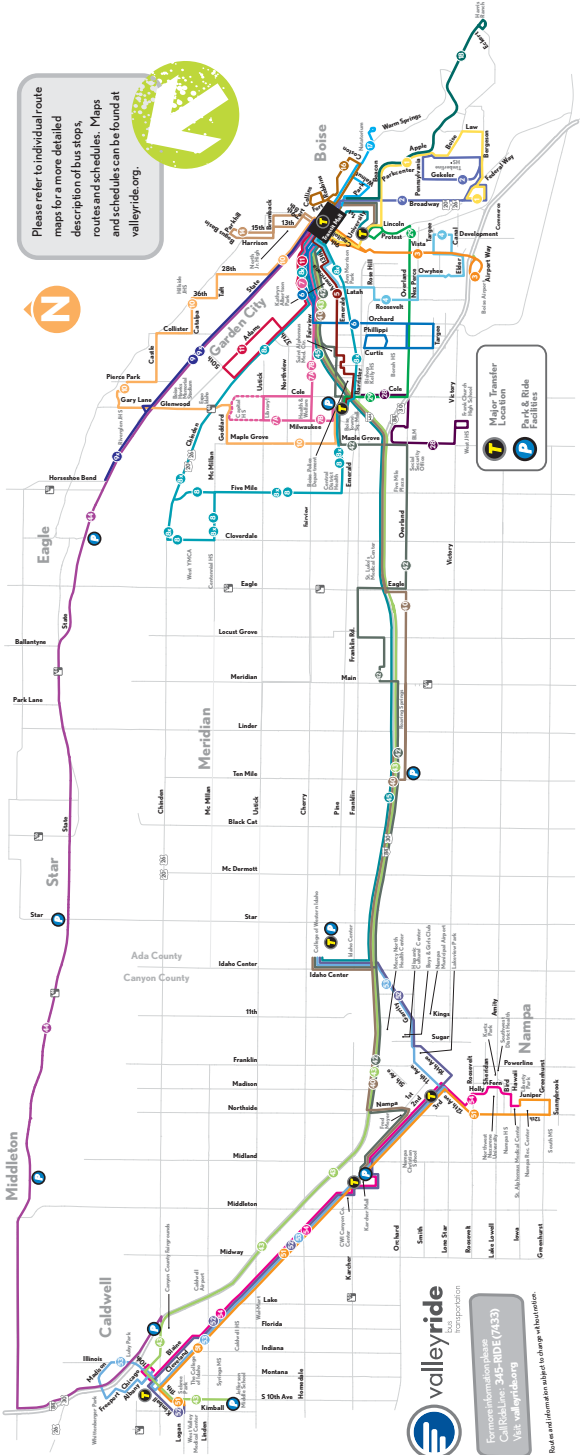

Please refer to individual route maps for a more detailed description of bus stops, routes and schedules. Maps and schedules can be found at valleyride.org.

T Major Transfer Location
P Park & Ride Facilities

valleyride
 bus transportation

For more information please
 Call Ride Line: 345-RIDE (7433)
 Visit valleyride.org

Routes and information subject to change without notice.