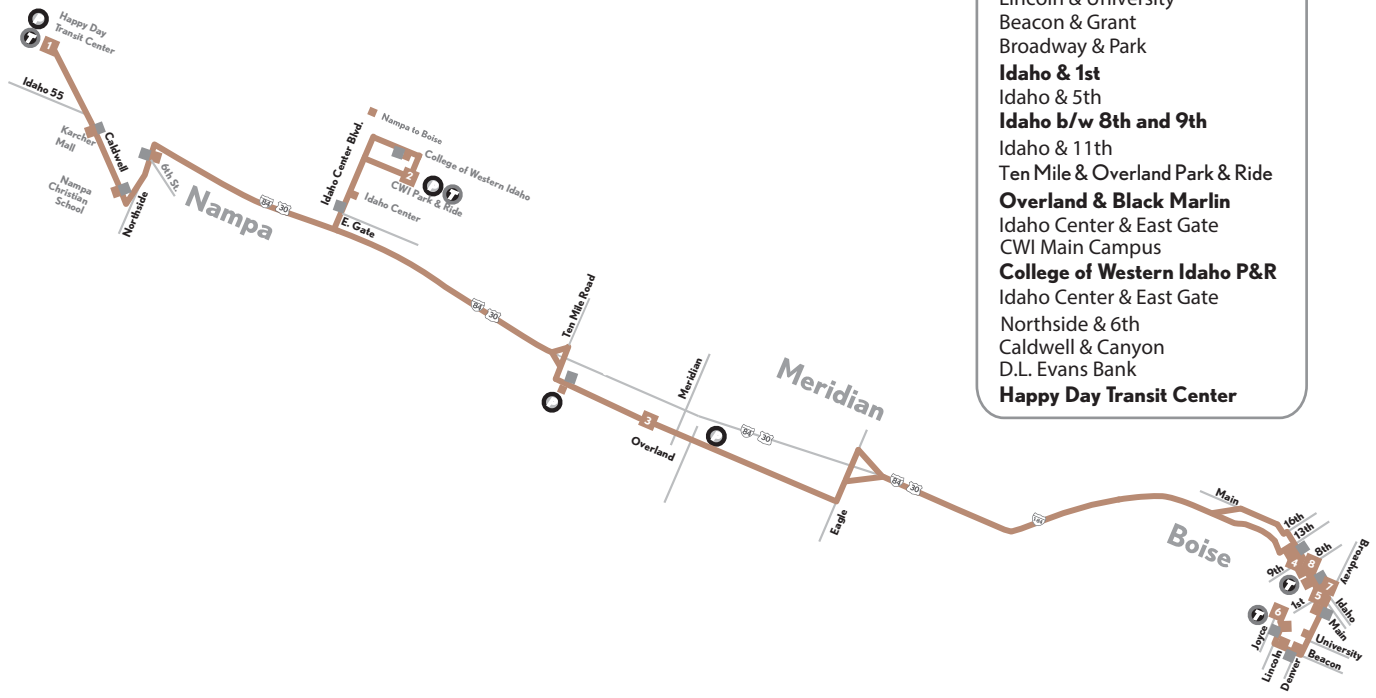

# ROUTE 40

## Caldwell to Boise State

- Happy Day Transit Center**
- Karcher Mall
- Caldwell & Canyon
- Northside & 6th
- Idaho Center & East Gate
- CWI Main Campus
- College of Western Idaho P&R**
- Idaho Center & East Gate
- Ten Mile & Overland Park & Ride
- Overland @ Black Marlin**
- Bannock and 9th**
- Bannock and Capitol**
- Main & 5th
- Main & 1st**
- Broadway & Park
- Broadway & University
- Beacon & Denver
- Beacon & Manitou
- BSU Transit Center
- BSU Admin Building**

■ Nampa to Boise

Boise to Nampa	7:12	7:19	7:23	7:45	7:58	8:19	AM	
	7:42	7:49	7:53	8:15	8:28	8:49		
	8:12	8:19	8:23	8:45	8:58	9:19		
	3:55	4:02	4:06	4:28	4:39			PM
	4:25	4:32	4:36	4:58	5:09	5:30		
	4:55	5:02	5:06	5:28	5:39	6:00		
	5:31	5:38	5:42	6:04	6:15	6:36		

■ Boise to Nampa

- ## Boise State to Caldwell
- University & Joyce**
  - Lincoln & University
  - Beacon & Grant
  - Broadway & Park
  - Idaho & 1st**
  - Idaho & 5th
  - Idaho b/w 8th and 9th**
  - Idaho & 11th
  - Ten Mile & Overland Park & Ride
  - Overland & Black Marlin**
  - Idaho Center & East Gate
  - CWI Main Campus
  - College of Western Idaho P&R**
  - Idaho Center & East Gate
  - Northside & 6th
  - Caldwell & Canyon
  - D.L. Evans Bank
  - Happy Day Transit Center**