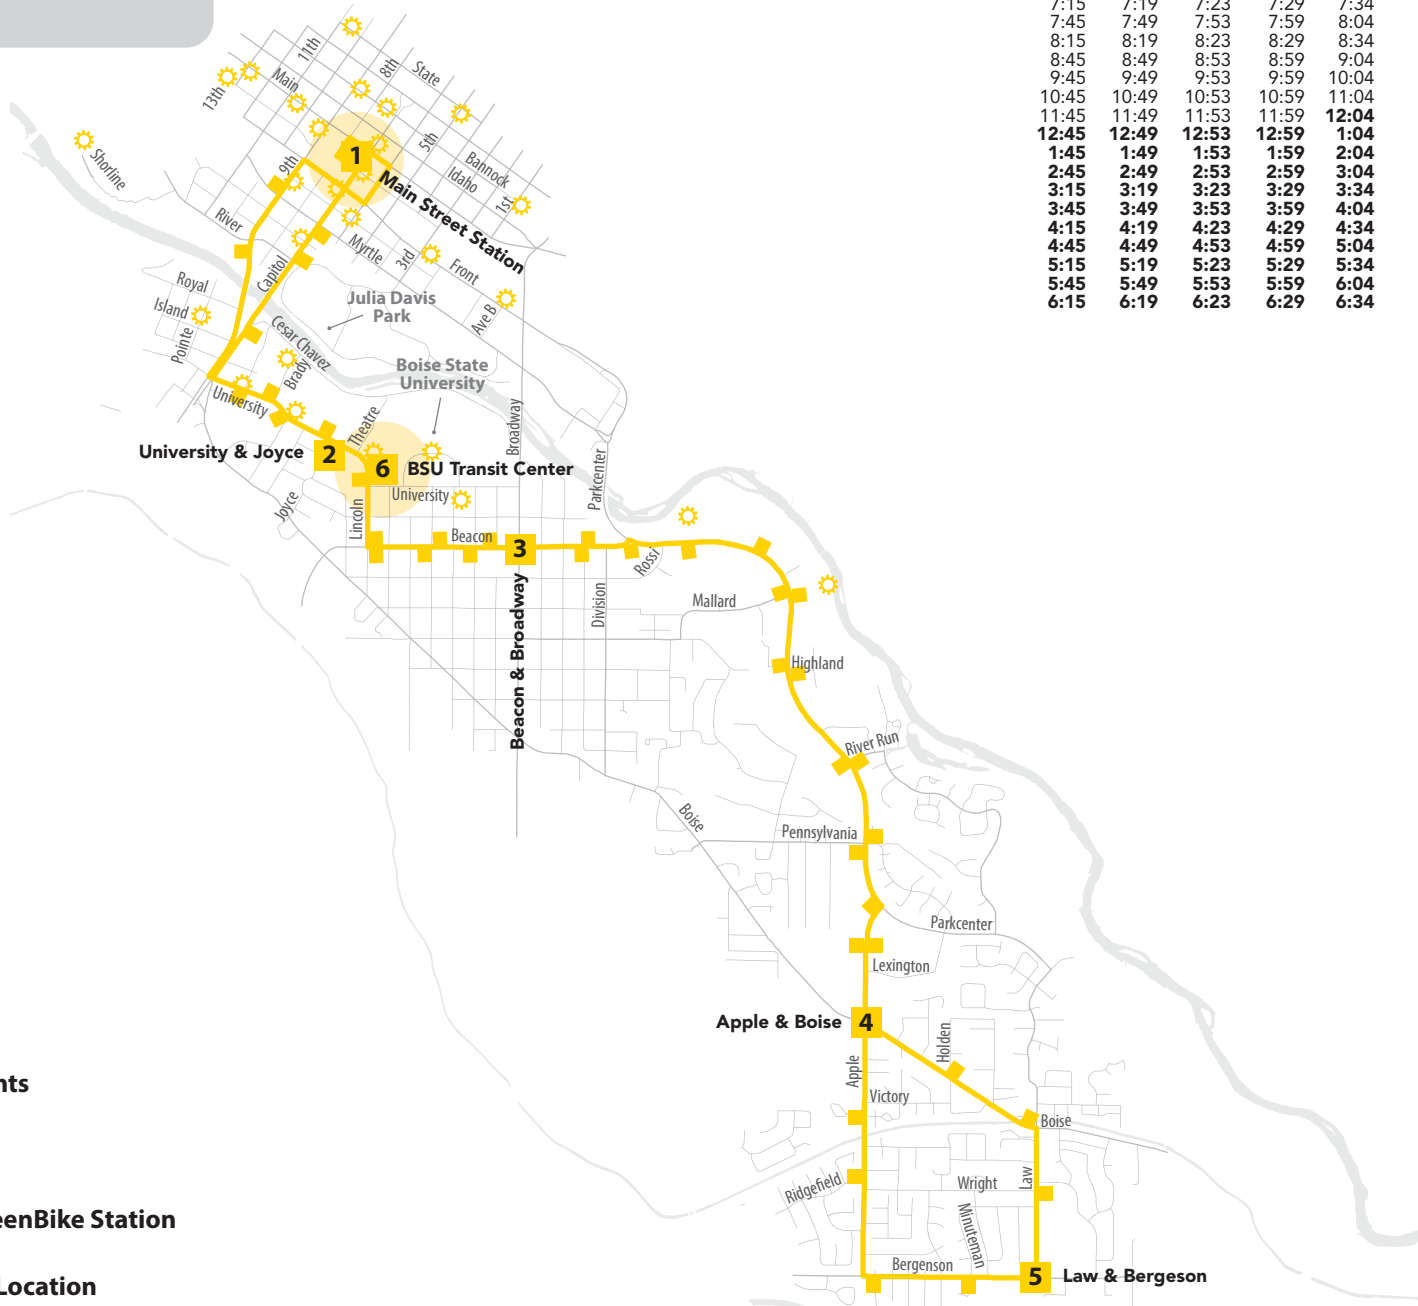

ROUTE

1

Parkcenter

1 Time Points

■ Stops

⚙ Boise GreenBike Station

● Transfer Location

Main Street Station
1

University & Joyce
2

Beacon & Broadway
3

Apple & Boise
4

Law & Bergeson
5

Law & Bergeson
5

Apple & Boise
4

Beacon & Broadway
3

BSU Transit Center
6

Main Street Station
1

WEEKDAY

6:15	6:19	6:23	6:29	6:34
6:45	6:49	6:53	6:59	7:04
7:15	7:19	7:23	7:29	7:34
7:45	7:49	7:53	7:59	8:04
8:15	8:19	8:23	8:29	8:34
8:45	8:49	8:53	8:59	9:04
9:45	9:49	9:53	9:59	10:04
10:45	10:49	10:53	10:59	11:04
11:45	11:49	11:53	11:59	12:04
12:45	12:49	12:53	12:59	1:04
1:45	1:49	1:53	1:59	2:04
2:45	2:49	2:53	2:59	3:04
3:15	3:19	3:23	3:29	3:34
3:45	3:49	3:53	3:59	4:04
4:15	4:19	4:23	4:29	4:34
4:45	4:49	4:53	4:59	5:04
5:15	5:19	5:23	5:29	5:34
5:45	5:49	5:53	5:59	6:04
6:15	6:19	6:23	6:29	6:34

BOLD = PM

Routes and times subject to change without notice.