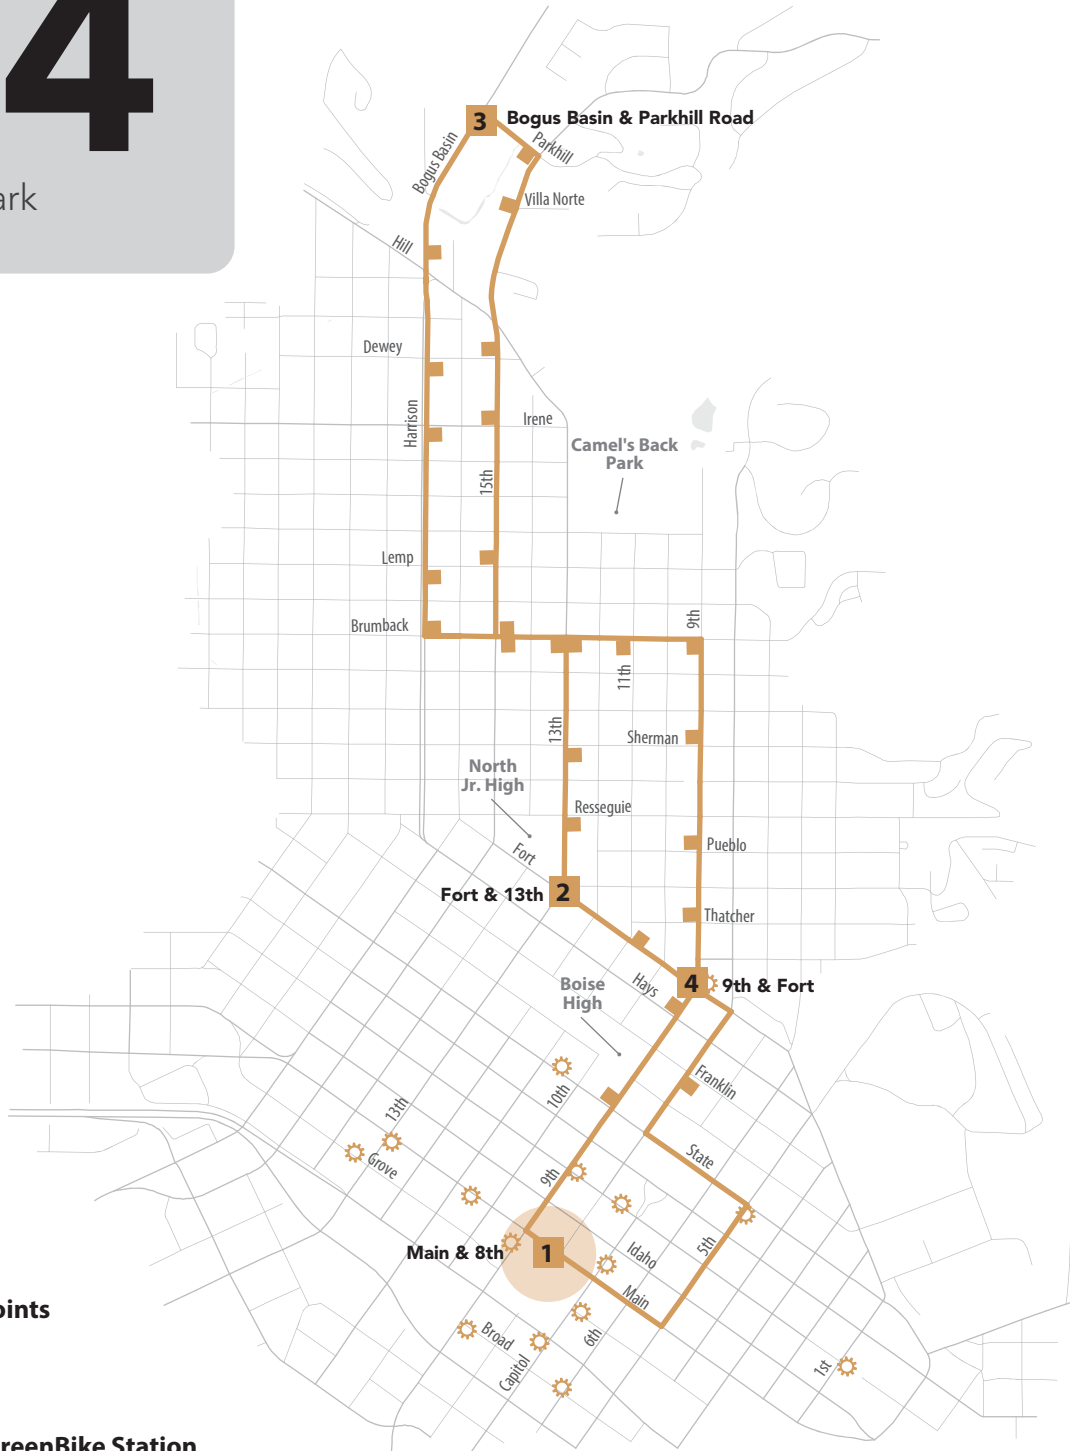

ROUTE

14

Hyde Park

1 Time Points

■ Stops

⚙ Boise GreenBike Station

● Transfer Location

1	2	3
Main & 8th	Fort & 13th	Bogus Basin & Parkhill Road

3	4	1
Bogus Basin & Parkhill Road	9th & Fort	Main & 8th

WEEKDAY

5:45	5:50	5:55	5:55	6:00	6:05
6:15	6:20	6:25	6:25	6:30	6:35
6:45	6:50	6:55	6:55	7:00	7:05
7:15	7:20	7:25	7:25	7:30	7:35
7:45	7:50	7:55	7:55	8:00	8:05
8:15	8:20	8:25	8:25	8:30	8:35
8:45	8:50	8:55	8:55	9:00	9:05
9:15	9:20	9:25	9:25	9:30	9:35
10:15	10:20	10:25	10:25	10:30	10:35
11:15	11:20	11:25	11:25	11:30	11:35
12:15	12:20	12:25	12:25	12:30	12:35
1:15	1:20	1:25	1:25	1:30	1:35
2:15	2:20	2:25	2:25	2:30	2:35
3:15	3:20	3:25	3:25	3:30	3:35
3:45	3:50	3:55	3:55	4:00	4:05
4:15	4:20	4:25	4:25	4:30	4:35
4:45	4:50	4:55	4:55	5:00	5:05
5:15	5:20	5:25	5:25	5:30	5:35
5:45	5:50	5:55	5:55	6:00	6:05
6:15	6:20	6:25	6:25	6:30	6:35

SATURDAY

8:15	8:20	8:25	8:25	8:30	8:35
8:45	8:50	8:55	8:55	9:00	9:05
9:15	9:20	9:25	9:25	9:30	9:35
9:45	9:50	9:55	9:55	10:00	10:05
10:15	10:20	10:25	10:25	10:30	10:35
10:45	10:50	10:55	10:55	11:00	11:05
11:15	11:20	11:25	11:25	11:30	11:35
11:45	11:50	11:55	11:55	12:00	12:05
12:15	12:20	12:25	12:25	12:30	12:35
12:45	12:50	12:55	12:55	1:00	1:05
1:15	1:20	1:25	1:25	1:30	1:35
1:45	1:50	1:55	1:55	2:00	2:05
2:15	2:20	2:25	2:25	2:30	2:35
2:45	2:50	2:55	2:55	3:00	3:05
3:15	3:20	3:25	3:25	3:30	3:35
3:45	3:50	3:55	3:55	4:00	4:05
4:15	4:20	4:25	4:25	4:30	4:35
4:45	4:50	4:55	4:55	5:00	5:05
5:15	5:20	5:25	5:25	5:30	5:35

BOLD = PM

Routes and times subject to change without notice.