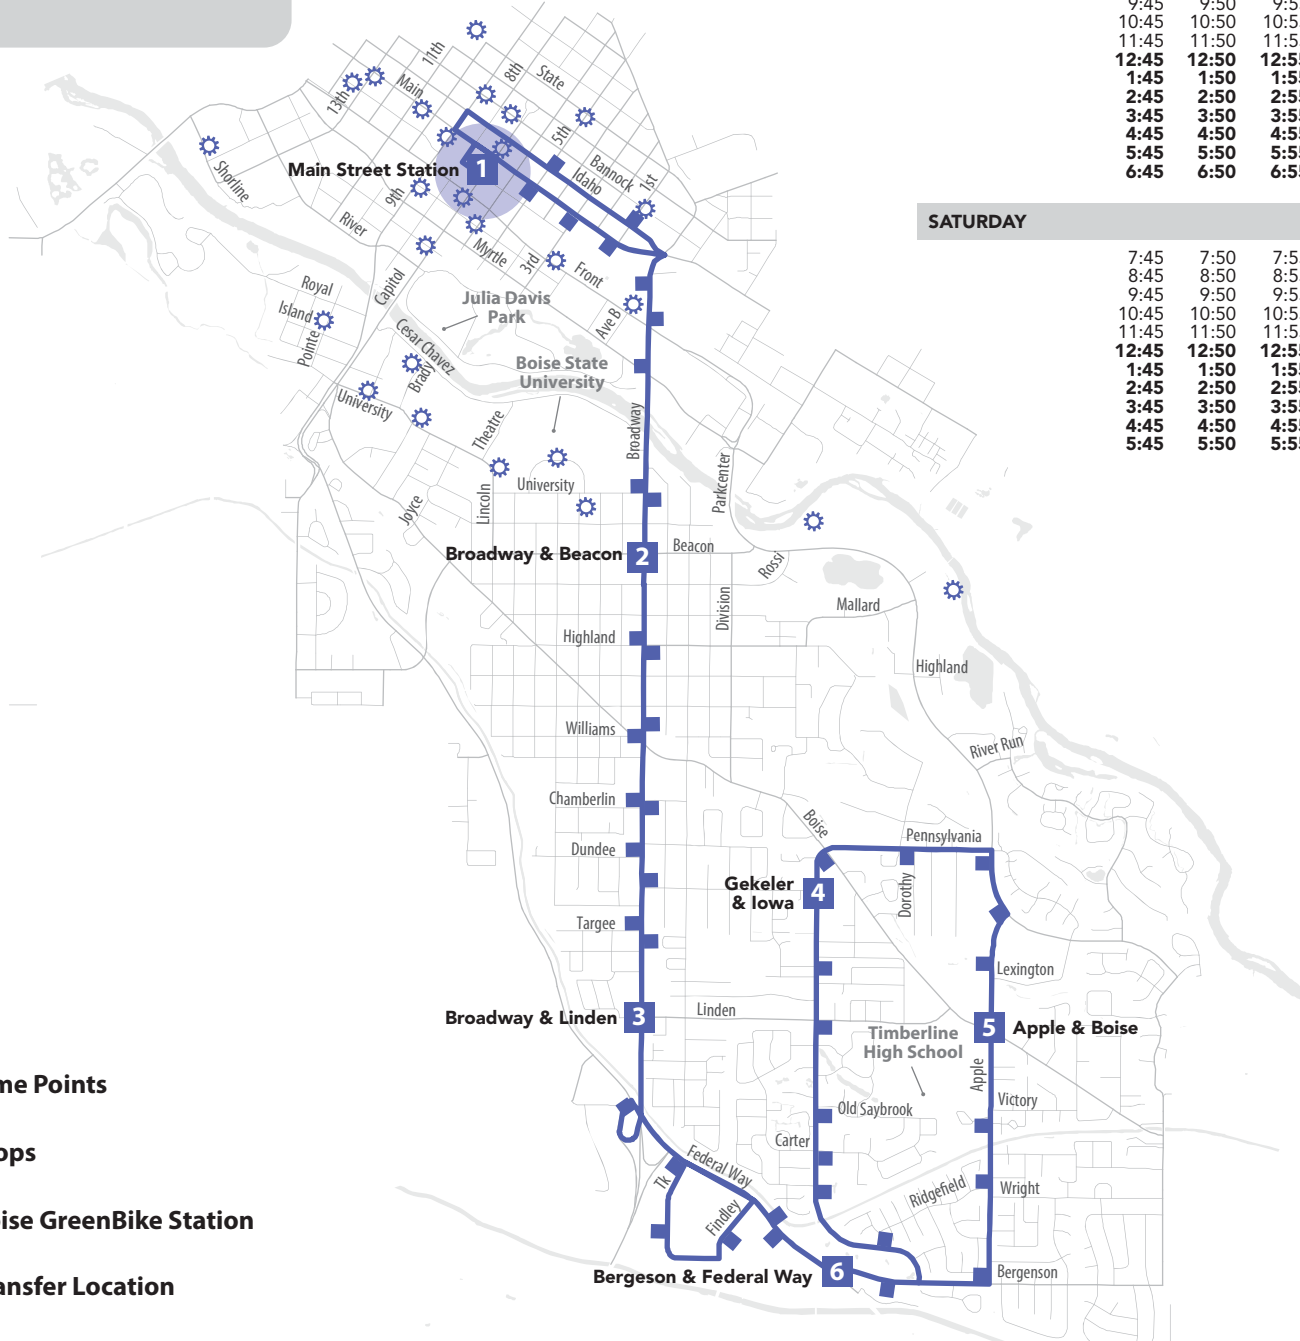

2

Broadway

Main Street Station
1

Broadway & Beacon
2

Broadway & Linden
3

Gekeler & Iowa
4

Apple & Boise
5

Apple & Boise
5

Bergeson & Federal Way
6

Broadway & Linden
3

Broadway & Beacon
2

Main Street Station
1

WEEKDAY

6:45	6:50	6:55	7:03	7:10
7:45	7:50	7:55	8:03	8:10
8:45	8:50	8:55	9:03	9:10
9:45	9:50	9:55	10:03	10:10
10:45	10:50	10:55	11:03	11:10
11:45	11:50	11:55	12:03	12:10
12:45	12:50	12:55	1:03	1:10
1:45	1:50	1:55	2:03	2:10
2:45	2:50	2:55	3:03	3:10
3:45	3:50	3:55	4:03	4:10
4:45	4:50	4:55	5:03	5:10
5:45	5:50	5:55	6:03	6:10
6:45	6:50	6:55	7:03	7:10

7:10	7:15	7:20	7:25	7:32
8:10	8:15	8:20	8:25	8:32
9:10	9:15	9:20	9:25	9:32
10:10	10:15	10:20	10:25	10:32
11:10	11:15	11:20	11:25	11:32
12:10	12:15	12:20	12:25	12:32
1:10	1:15	1:20	1:25	1:32
2:10	2:15	2:20	2:25	2:32
3:10	3:15	3:20	3:25	3:32
4:10	4:15	4:20	4:25	4:32
5:10	5:15	5:20	5:25	5:32
6:10	6:15	6:20	6:25	6:32
7:10	7:15			

SATURDAY

7:45	7:50	7:55	8:03	8:10
8:45	8:50	8:55	9:03	9:10
9:45	9:50	9:55	10:03	10:10
10:45	10:50	10:55	11:03	11:10
11:45	11:50	11:55	12:03	12:10
12:45	12:50	12:55	1:03	1:10
1:45	1:50	1:55	2:03	2:10
2:45	2:50	2:55	3:03	3:10
3:45	3:50	3:55	4:03	4:10
4:45	4:50	4:55	5:03	5:10
5:45	5:50	5:55		

8:10	8:15	8:20	8:25	8:32
9:10	9:15	9:20	9:25	9:32
10:10	10:15	10:20	10:25	10:32
11:10	11:15	11:20	11:25	11:32
12:10	12:15	12:20	12:25	12:32
1:10	1:15	1:20	1:25	1:32
2:10	2:15	2:20	2:25	2:32
3:10	3:15	3:20	3:25	3:32
4:10	4:15	4:20	4:25	4:32
5:10	5:15	5:20	5:25	5:32

BOLD = PM

1 Time Points

■ Stops

⚙ Boise GreenBike Station

● Transfer Location

Routes and times subject to change without notice.