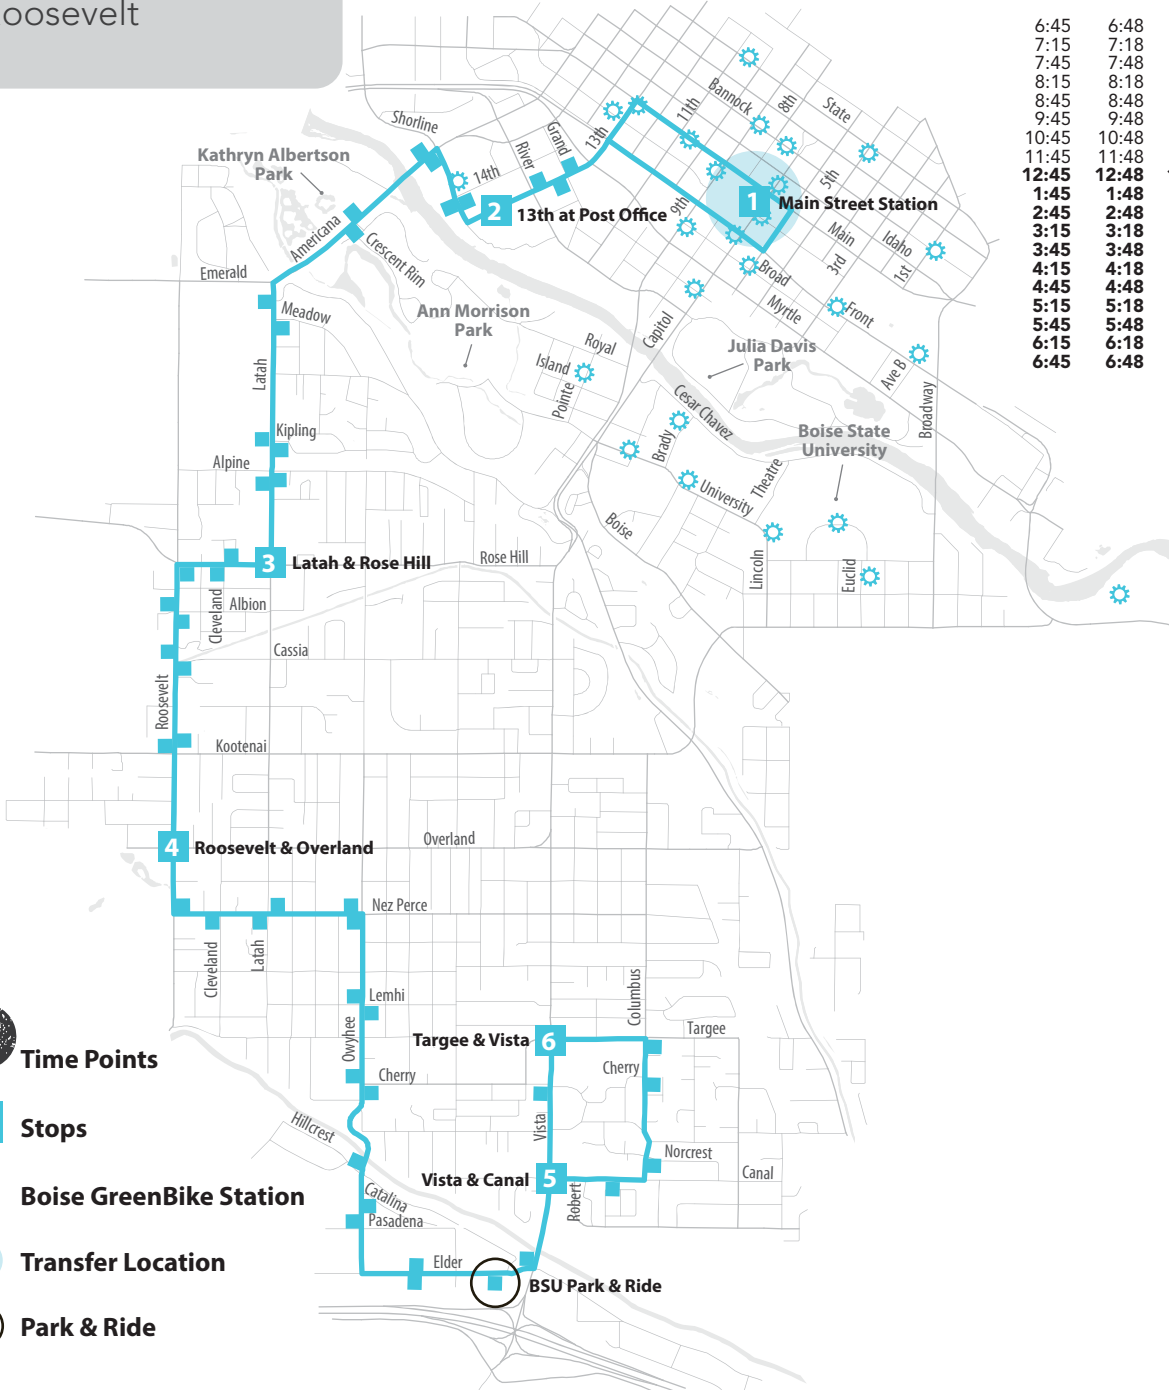

# 4

Roosevelt

- 1** Main Street Station
- 2** 13th at Post Office
- 3** Latah & Rose Hill
- 4** Roosevelt & Overland
- 5** Vista & Canal
- 6** Targee & Vista

- 6** Targee & Vista
- 5** Vista & Canal
- 4** Roosevelt & Overland
- 3** Latah & Rose Hill
- 2** 13th at Post Office
- 1** Main Street Station

## WEEKDAY

6:45	6:48	6:55	7:00	6:08	6:10
7:15	7:18	7:25	7:30	6:38	6:40
7:45	7:48	7:55	8:00	7:08	7:10
8:15	8:18	8:25	8:30	7:38	7:40
8:45	8:48	8:55	9:00	8:08	8:10
9:45	9:48	9:55	10:00	8:38	8:40
10:45	10:48	10:55	11:00	9:08	9:10
11:45	11:48	11:55	12:00	9:08	9:10
<b>12:45</b>	<b>12:48</b>	<b>12:55</b>	<b>1:00</b>	<b>1:08</b>	<b>1:10</b>
1:45	1:48	1:55	2:00	2:08	2:10
2:45	2:48	2:55	3:00	3:08	3:10
3:15	3:18	3:25	3:30	3:38	3:40
3:45	3:48	3:55	4:00	4:08	4:10
4:15	4:18	4:25	4:30	4:38	4:40
4:45	4:48	4:55	5:00	5:08	5:10
5:15	5:18	5:25	5:30	5:38	5:40
5:45	5:48	5:55	6:00	6:08	6:10
6:15	6:18	6:25	6:30	6:38	6:40
6:45	6:48	6:55	7:00	7:08	7:10

6:10	6:12	6:20	6:22	6:28	6:35
6:40	6:42	6:50	6:52	6:58	7:05
7:10	7:12	7:20	7:22	7:28	7:35
7:40	7:42	7:50	7:52	7:58	8:05
8:10	8:12	8:20	8:22	8:28	8:35
8:40	8:42	8:50	8:52	8:58	9:05
9:10	9:12	9:20	9:22	9:28	9:35
10:10	10:12	10:20	10:22	10:28	10:35
11:10	11:12	11:20	11:22	11:28	11:35
<b>12:10</b>	<b>12:12</b>	<b>12:20</b>	<b>12:22</b>	<b>12:28</b>	<b>12:35</b>
1:10	1:12	1:20	1:22	1:28	1:35
2:10	2:12	2:20	2:22	2:28	2:35
3:10	3:12	3:20	3:22	3:28	3:35
3:40	3:42	3:50	3:52	3:58	4:05
4:10	4:12	4:20	4:22	4:28	4:35
4:40	4:42	4:50	4:52	4:58	5:05
5:10	5:12	5:20	5:22	5:28	5:35
5:40	5:42	5:50	5:52	5:58	6:05
6:10	6:12	6:20	6:22	6:28	6:35

## Time Points

**1** Stops

Boise GreenBike Station

Transfer Location

Park & Ride

Routes and times subject to change without notice.