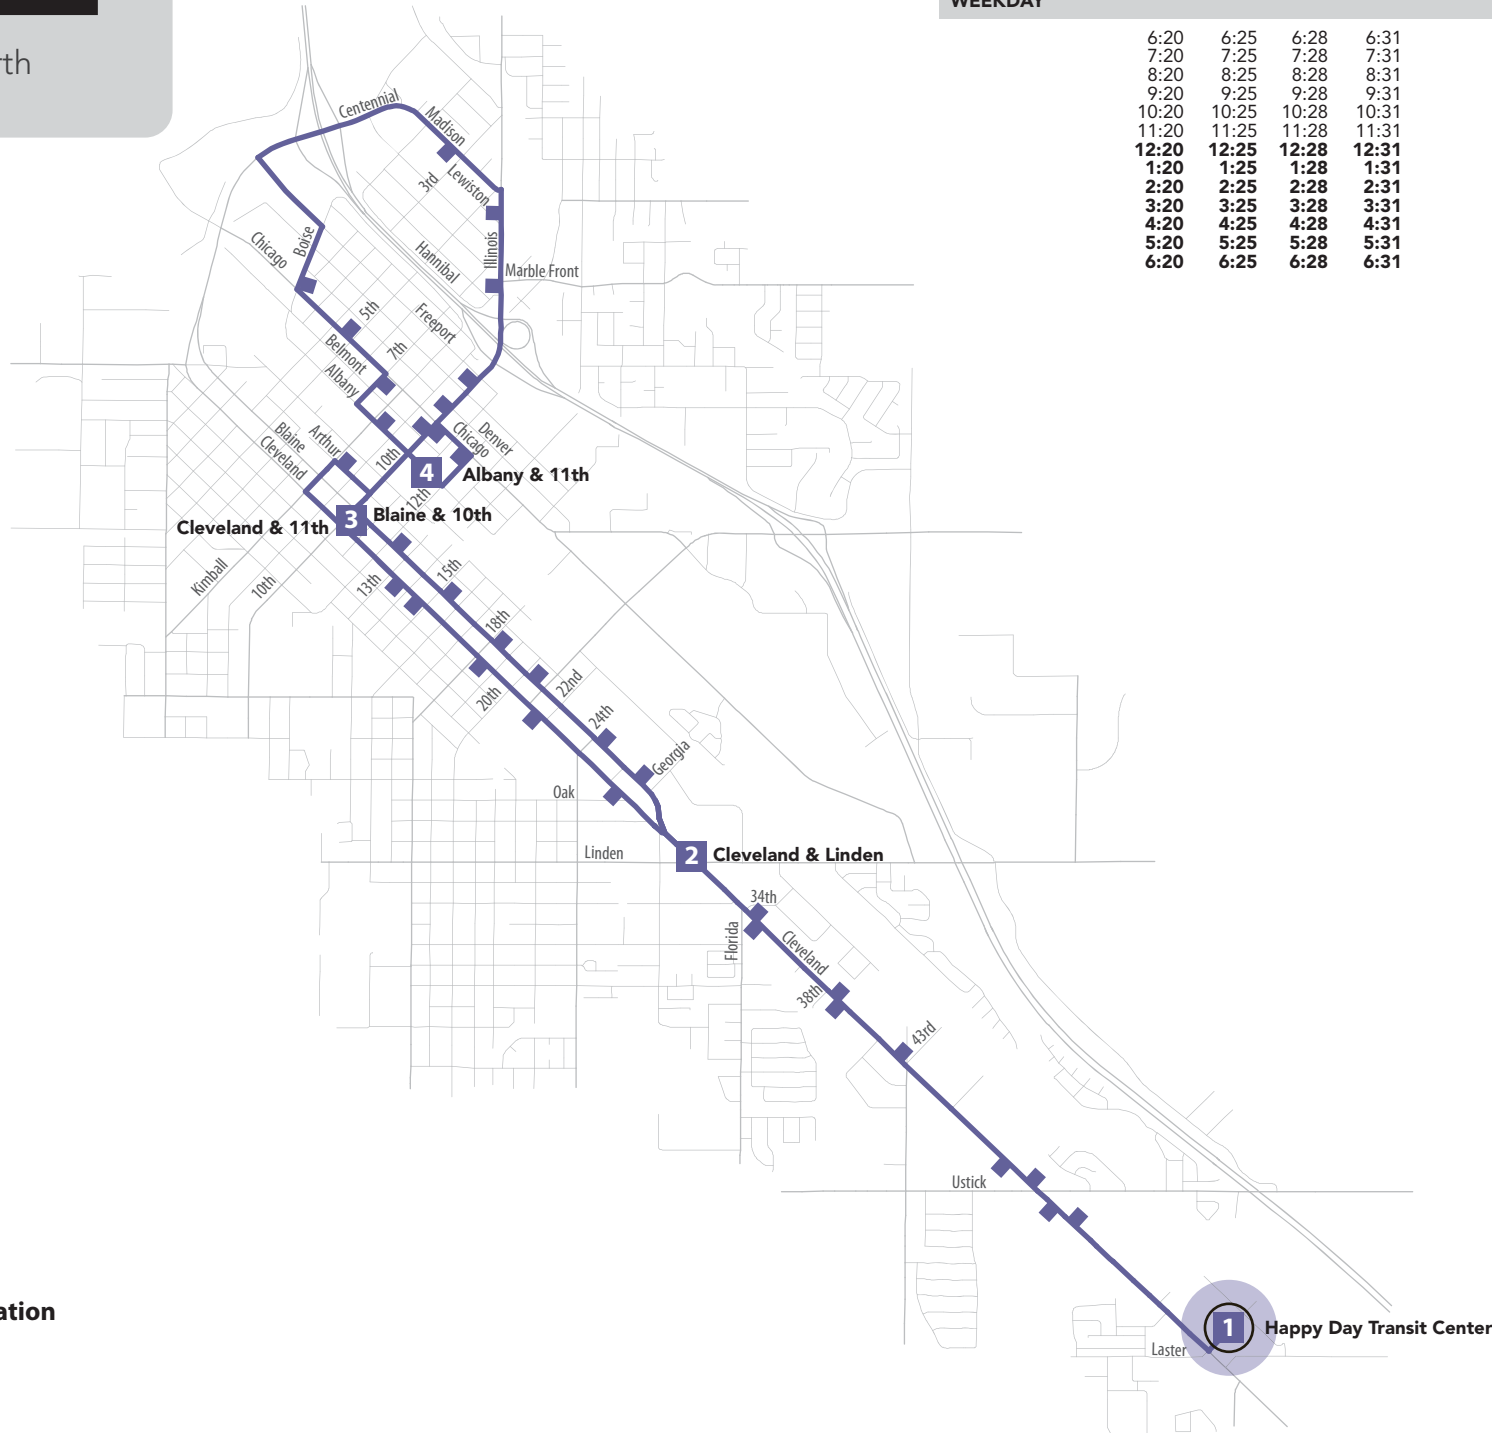

ROUTE

52

Caldwell North

1 Happy Day Transit Center

2 Cleveland & Linden

3 Blaine & 10th

4 Albany & 11th

4 Albany & 11th

3 Cleveland & 11th

2 Cleveland & Linden

1 Happy Day Transit Center

WEEKDAY

6:20	6:25	6:28	6:31	6:31	6:42	6:45	6:52
7:20	7:25	7:28	7:31	7:31	7:42	7:45	7:52
8:20	8:25	8:28	8:31	8:31	8:42	8:45	8:52
9:20	9:25	9:28	9:31	9:31	9:42	9:45	9:52
10:20	10:25	10:28	10:31	10:31	10:42	10:45	10:52
11:20	11:25	11:28	11:31	11:31	11:42	11:45	11:52
12:20	12:25	12:28	12:31	12:31	12:42	12:45	12:52
1:20	1:25	1:28	1:31	1:31	1:42	1:45	1:52
2:20	2:25	2:28	2:31	2:31	2:42	2:45	2:52
3:20	3:25	3:28	3:31	3:31	3:42	3:45	3:52
4:20	4:25	4:28	4:31	4:31	4:42	4:45	4:52
5:20	5:25	5:28	5:31	5:31	5:42	5:45	5:52
6:20	6:25	6:28	6:31		6:42	6:45	6:52

BOLD = PM

Routes and times subject to change without notice.