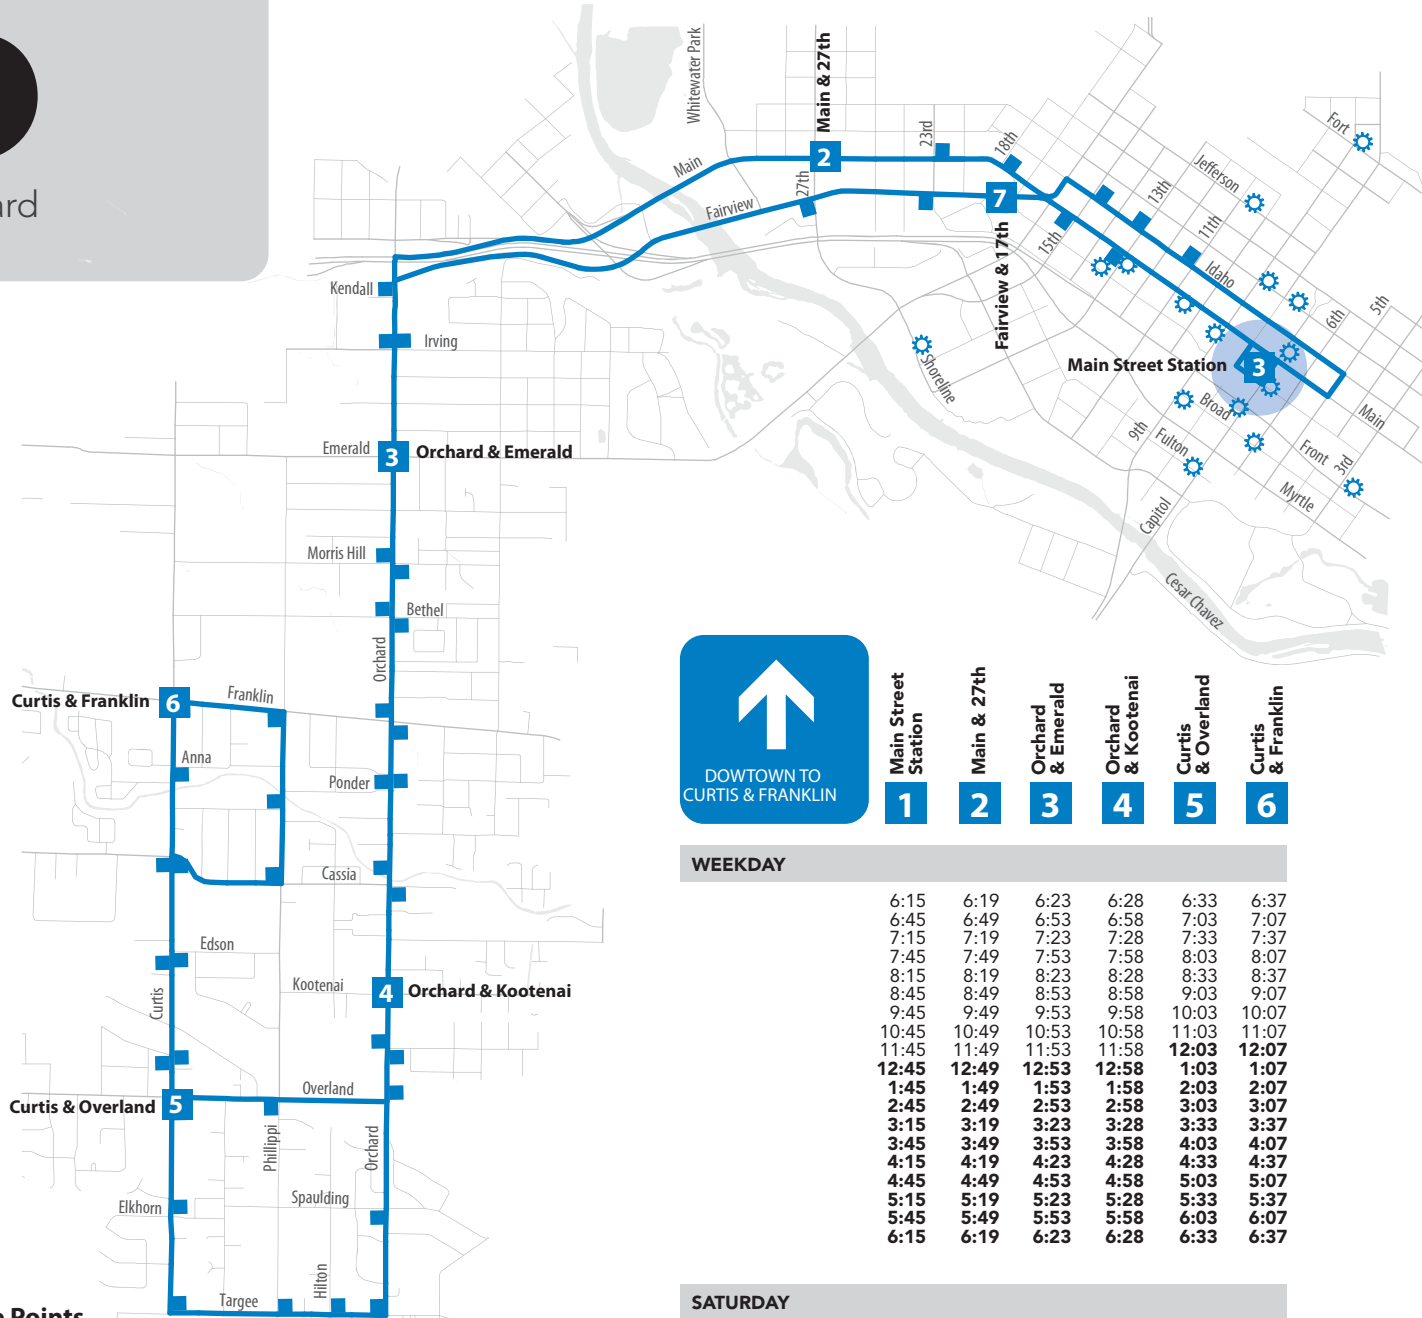

# 6

Orchard

**1** Time Points

**■** Stops

**⚙** Boise GreenBike Station

**●** Transfer Location

### WEEKDAY

Main Street Station	Main & 27th	Orchard & Emerald	Orchard & Kootenai	Curtis & Overland	Curtis & Franklin
<b>1</b>	<b>2</b>	<b>3</b>	<b>4</b>	<b>5</b>	<b>6</b>

6:15	6:19	6:23	6:28	6:33	6:37
6:45	6:49	6:53	6:58	7:03	7:07
7:15	7:19	7:23	7:28	7:33	7:37
7:45	7:49	7:53	7:58	8:03	8:07
8:15	8:19	8:23	8:28	8:33	8:37
8:45	8:49	8:53	8:58	9:03	9:07
9:45	9:49	9:53	9:58	10:03	10:07
10:45	10:49	10:53	10:58	11:03	11:07
11:45	11:49	11:53	11:58	<b>12:03</b>	<b>12:07</b>
<b>12:45</b>	<b>12:49</b>	<b>12:53</b>	<b>12:58</b>	<b>1:03</b>	<b>1:07</b>
1:45	1:49	1:53	1:58	2:03	2:07
2:45	2:49	2:53	2:58	3:03	3:07
3:15	3:19	3:23	3:28	3:33	3:37
3:45	3:49	3:53	3:58	4:03	4:07
4:15	4:19	4:23	4:28	4:33	4:37
4:45	4:49	4:53	4:58	5:03	5:07
5:15	5:19	5:23	5:28	5:33	5:37
5:45	5:49	5:53	5:58	6:03	6:07
6:15	6:19	6:23	6:28	6:33	6:37

Curtis & Franklin	Curtis & Overland	Orchard & Kootenai	Orchard & Emerald	Fairview & 17th	Main Street Station
<b>6</b>	<b>5</b>	<b>4</b>	<b>3</b>	<b>7</b>	<b>1</b>

**BOLD = PM**

Routes and times subject to change without notice.