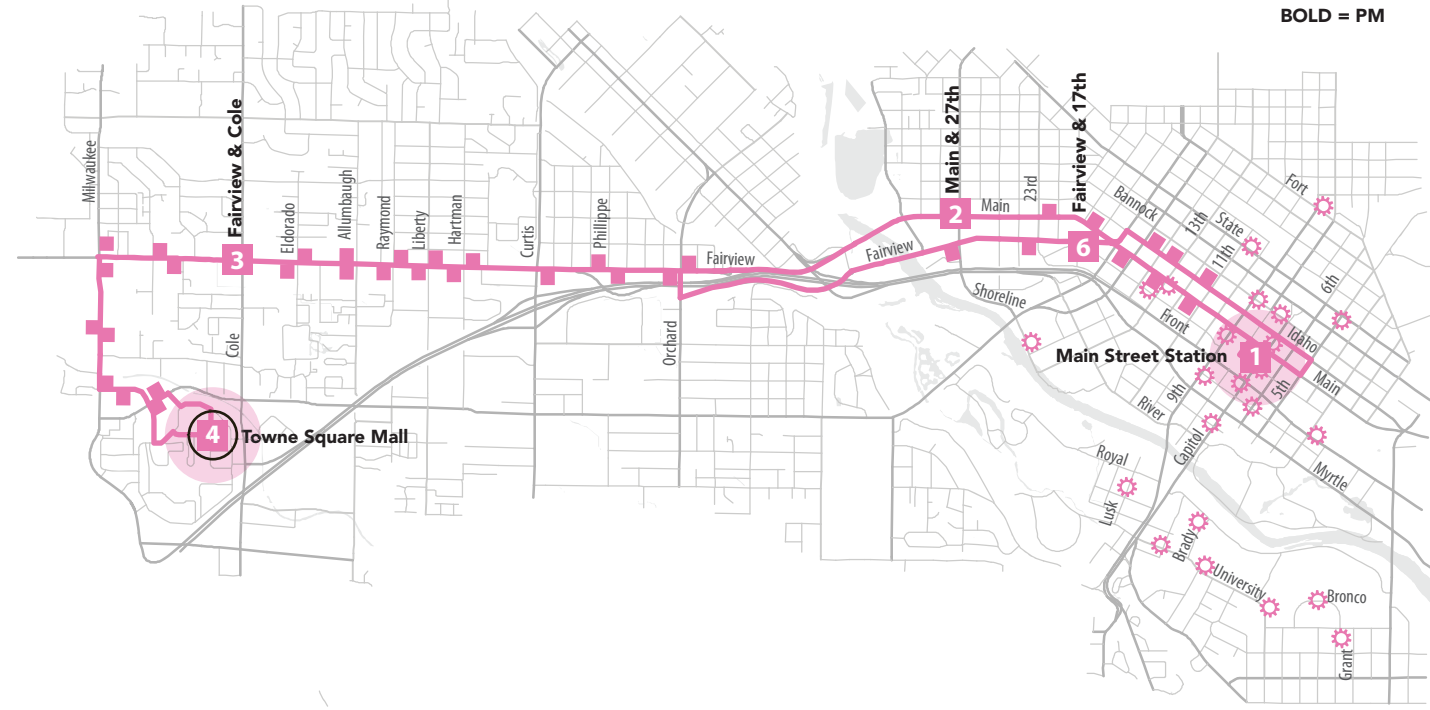

↓
USTICK TO DOWNTOWN

5 Cole & Ustick
3 Fairview & Cole
6 Fairview & 17th
1 Main Street Station

7B

↑
DOWNTOWN TO TOWNE SQUARE MALL

1 Main Street Station
2 Main & 27th
3 Fairview & Cole
4 Towne Square Mall

↓
TOWNE SQUARE MALL TO DOWNTOWN

4 Towne Square Mall
3 Fairview & Cole
6 Fairview & 17th
1 Main Street Station

WEEKDAY

	5:15	5:18	5:25	5:40		5:45	5:50	6:01	6:10
	6:15	6:18	6:25	6:40		6:45	6:50	7:01	7:10
	7:15	7:18	7:25	7:40		7:45	7:50	8:01	8:10
	8:15	8:18	8:25	8:40		8:45	8:50	9:01	9:10
	9:15	9:18	9:25	9:40		9:45	9:50	10:01	10:10
	10:15	10:18	10:25	10:40		10:45	10:50	11:01	11:10
	11:15	11:18	11:25	11:40		11:45	11:50	12:01	12:10
	12:15	12:18	12:25	12:40		12:45	12:50	1:01	1:10
	1:15	1:18	1:25	1:40		1:45	1:50	2:01	2:10
	2:15	2:18	2:25	2:40		2:45	2:50	3:01	3:10
	3:15	3:18	3:25	3:40		3:45	3:50	4:01	4:10
	4:15	4:18	4:25	4:40		4:45	4:50	5:01	5:10
	5:15	5:18	5:25	5:40		5:45	5:50	6:01	6:10
	6:15	6:18	6:25	6:40		6:45	6:50	7:01	7:10
	7:15	7:18	7:25	7:40		7:45	7:50	8:01	8:11
	8:15	8:18	8:25	8:40		8:45	8:50	9:01	9:10
	9:15	9:18	9:25	9:40					

SATURDAY

						7:45	7:52	8:01	8:10
						8:45	8:52	9:01	9:10
						9:45	9:52	10:01	10:10
						10:45	10:52	11:01	11:10
						11:45	11:52	12:01	12:10
						12:45	12:52	1:01	1:10
						1:45	1:52	2:01	2:10
						2:45	2:52	3:01	3:10
						3:45	3:52	4:01	4:10
						4:45	4:52	5:01	5:10
						5:45	5:52	6:01	6:10

BOLD = PM

- **1** Time Points
- Stops
- ⚙️ Boise GreenBike Station
- Transfer Location
- Park & Ride

Routes and times subject to change without notice.