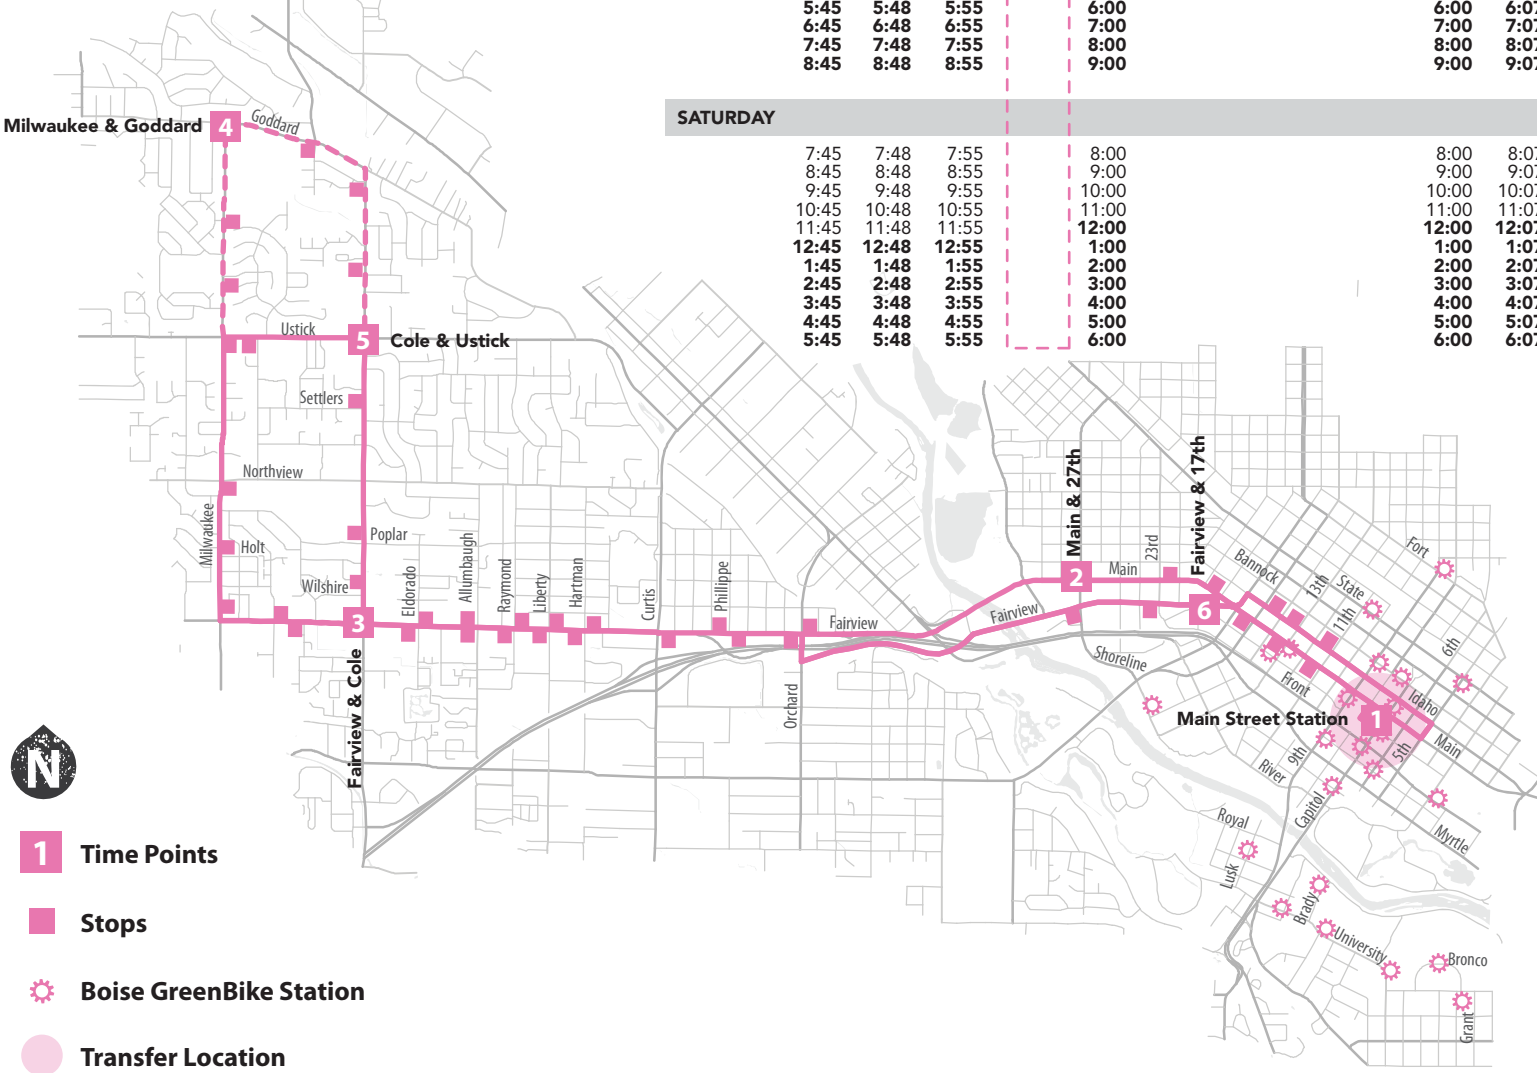

↓
USTICK TO DOWNTOWN

5 Cole & Ustick
3 Fairview & Cole
6 Fairview & 17th
1 Main Street Station

7B

↑
DOWNTOWN TO TOWNE SQUARE MALL

1 Main Street Station
2 Main & 27th
3 Fairview & Cole
4 Towne Square Mall

↓
TOWNE SQUARE MALL TO DOWNTOWN

4 Towne Square Mall
3 Fairview & Cole
6 Fairview & 17th
1 Main Street Station

WEEKDAY

	5:15	5:18	5:25	5:40		5:45	5:50	6:01	6:10
	6:15	6:18	6:25	6:40		6:45	6:50	7:01	7:10
	7:15	7:18	7:25	7:40		7:45	7:50	8:01	8:10
	8:15	8:18	8:25	8:40		8:45	8:50	9:01	9:10
	9:15	9:18	9:25	9:40		9:45	9:50	10:01	10:10
	10:15	10:18	10:25	10:40		10:45	10:50	11:01	11:10
	11:15	11:18	11:25	11:40		11:45	11:50	12:01	12:10
	12:15	12:18	12:25	12:40		12:45	12:50	1:01	1:10
	1:15	1:18	1:25	1:40		1:45	1:50	2:01	2:10
	2:15	2:18	2:25	2:40		2:45	2:50	3:01	3:10
	3:15	3:18	3:25	3:40		3:45	3:50	4:01	4:10
	4:15	4:18	4:25	4:40		4:45	4:50	5:01	5:10
	5:15	5:18	5:25	5:40		5:45	5:50	6:01	6:10
	6:15	6:18	6:25	6:40		6:45	6:50	7:01	7:10
	7:15	7:18	7:25	7:40		7:45	7:50	8:01	8:11
	8:15	8:18	8:25	8:40		8:45	8:50	9:01	9:10
	9:15	9:18	9:25	9:40					

SATURDAY

						7:45	7:52	8:01	8:10
						8:45	8:52	9:01	9:10
						9:45	9:52	10:01	10:10
						10:45	10:52	11:01	11:10
						11:45	11:52	12:01	12:10
						12:45	12:52	1:01	1:10
						1:45	1:52	2:01	2:10
						2:45	2:52	3:01	3:10
						3:45	3:52	4:01	4:10
						4:45	4:52	5:01	5:10
						5:45	5:52	6:01	6:10

BOLD = PM

- **1** Time Points
- Stops
- ⚙️ Boise GreenBike Station
- Transfer Location
- Park & Ride

Routes and times subject to change without notice.