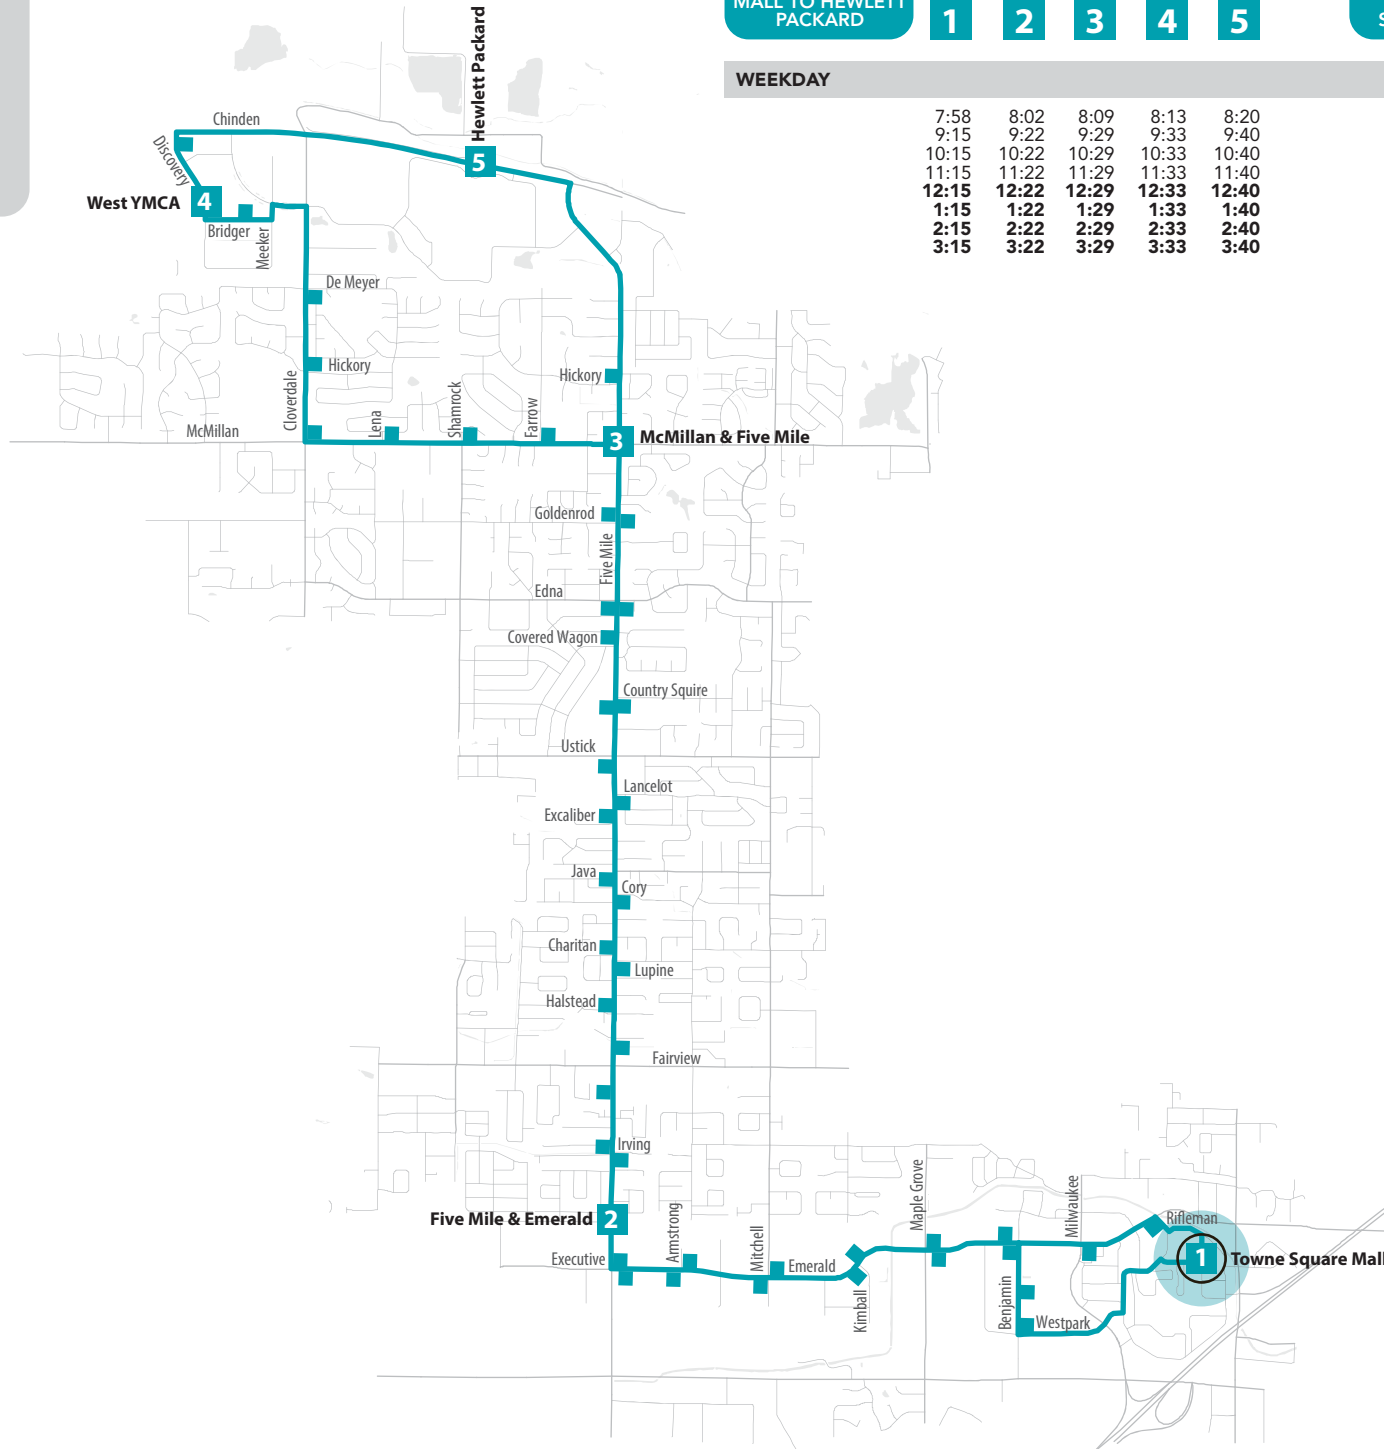

# ROUTE

# 8

Five Mile

- Towne Square Mall **1**
- Five Mile & Emerald **2**
- McMillan & Five Mile **3**
- West YMCA **4**
- Hewlett Packard **5**

- Hewlett Packard **5**
- McMillan & Five Mile **3**
- Five Mile & Emerald **2**
- Towne Square Mall **1**

## WEEKDAY

7:58	8:02	8:09	8:13	8:20	8:20	8:23	8:31	9:05
9:15	9:22	9:29	9:33	9:40	9:40	9:43	9:51	10:05
10:15	10:22	10:29	10:33	10:40	10:40	10:43	10:51	11:05
11:15	11:22	11:29	11:33	11:40	11:40	11:43	11:51	12:05
<b>12:15</b>	<b>12:22</b>	<b>12:29</b>	<b>12:33</b>	<b>12:40</b>	<b>12:40</b>	<b>12:43</b>	<b>12:51</b>	<b>1:05</b>
1:15	1:22	1:29	1:33	1:40	1:40	1:43	1:51	2:05
2:15	2:22	2:29	2:33	2:40	2:40	2:43	2:51	3:05
3:15	3:22	3:29	3:33	3:40	3:40	3:43	3:51	4:05

**BOLD = PM**

**1** Time Points

■ Stops

● Transfer Location

○ Park & Ride

Routes and times subject to change without notice.