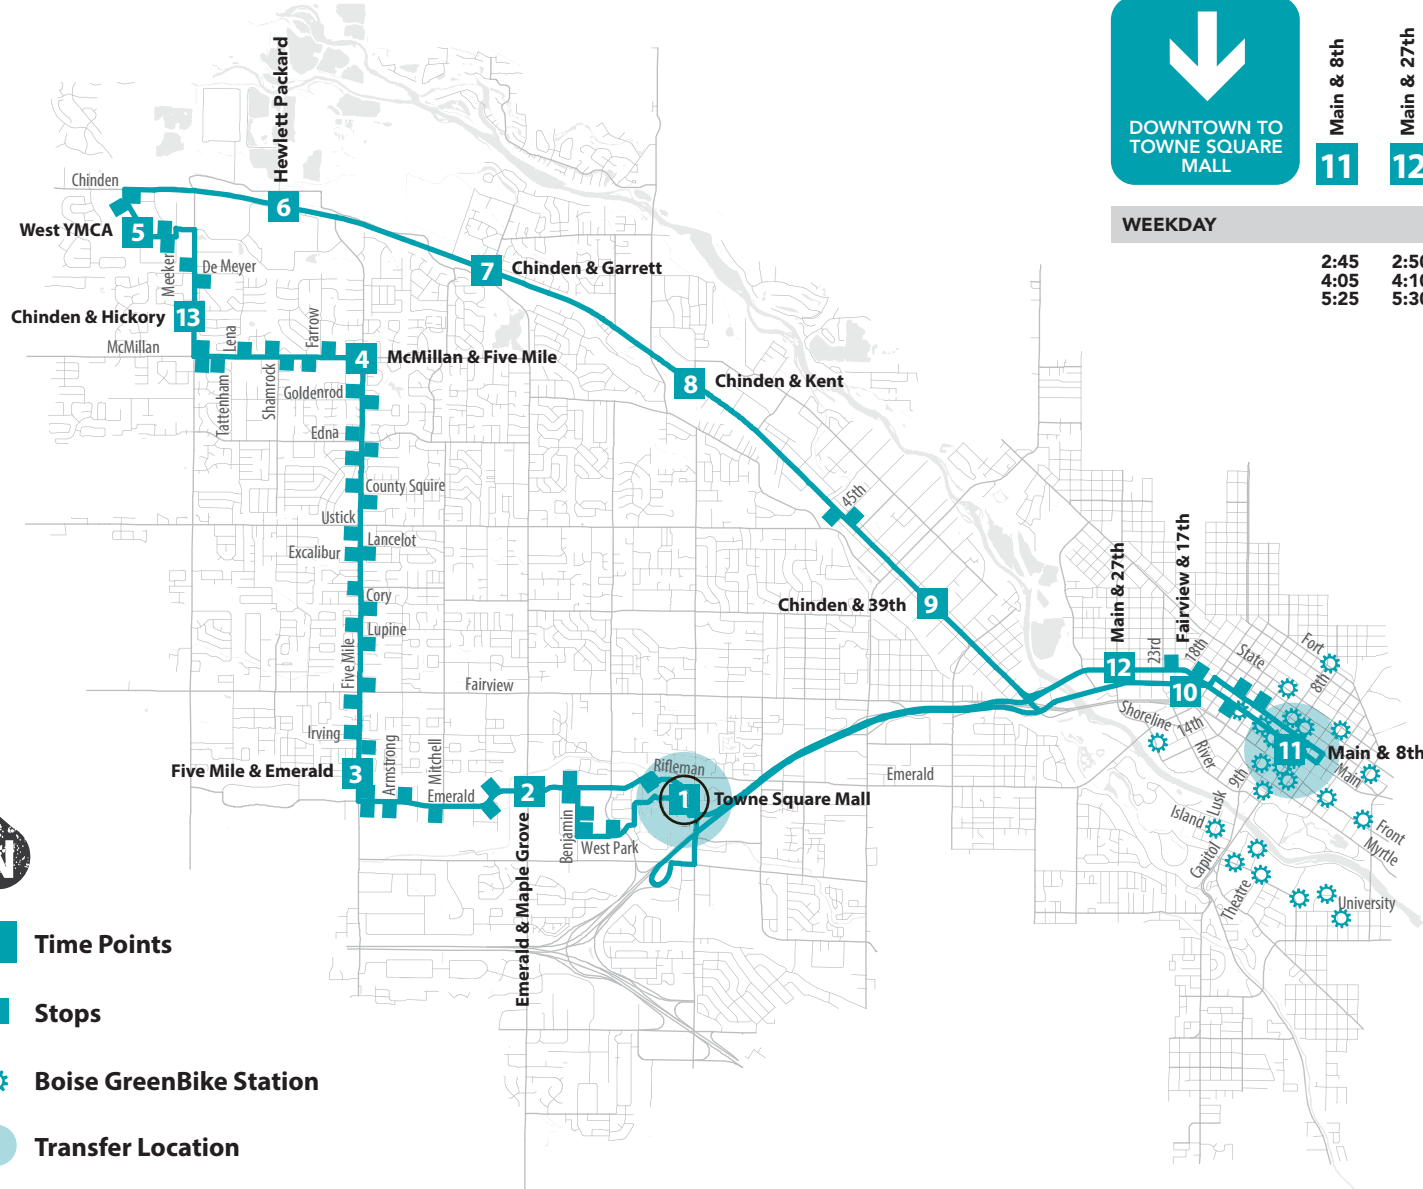

# ROUTE

# 8X

Five Mile  
• Chinden

WEEKDAY

<b>1</b>	<b>2</b>	<b>3</b>	<b>4</b>	<b>5</b>	<b>6</b>	<b>7</b>	<b>8</b>	<b>9</b>	<b>10</b>	<b>11</b>	<b>1</b>
Towne Square Mall	Emerald & Maple Grove	Five Mile & Emerald	McMillan & Five Mile	West YMCA	Hewlett Packard	Chinden & Garrett	Chinden & Kent	Chinden & 39th	Fairview & 17th	Main & 8th	Towne Square Mall
6:25 6:45 7:35	6:30 6:50 7:40	6:35 6:55 7:45	6:41 7:01 7:51	6:43 7:03 7:53	6:49 7:09 7:59	6:53 7:13 8:03	6:55 7:15 8:05	6:57 7:17 8:07	7:00 7:20 8:10	7:22 7:42 8:30	7:35 7:55 8:45

WEEKDAY

<b>11</b>	<b>12</b>	<b>9</b>	<b>8</b>	<b>7</b>	<b>6</b>	<b>13</b>	<b>4</b>	<b>3</b>	<b>1</b>	<b>11</b>
Main & 8th	Main & 27th	Chinden & 39th	Chinden & Kent	Chinden & Garrett	Hewlett Packard	Cloverdale & Hickory	McMillan & Five Mile	Five Mile & Emerald	Towne Square Mall	Main & 8th
2:45 4:05 5:25	2:50 4:10 5:30	2:54 4:14 5:34	2:57 4:17 5:37	3:00 4:20 5:40	3:05 4:25 5:45	3:15 4:35 5:55	3:20 4:40 6:00	3:25 4:45 6:05	3:35 4:55 6:15	4:05 5:25 6:45

**BOLD = PM**

Routes and times subject to change without notice.